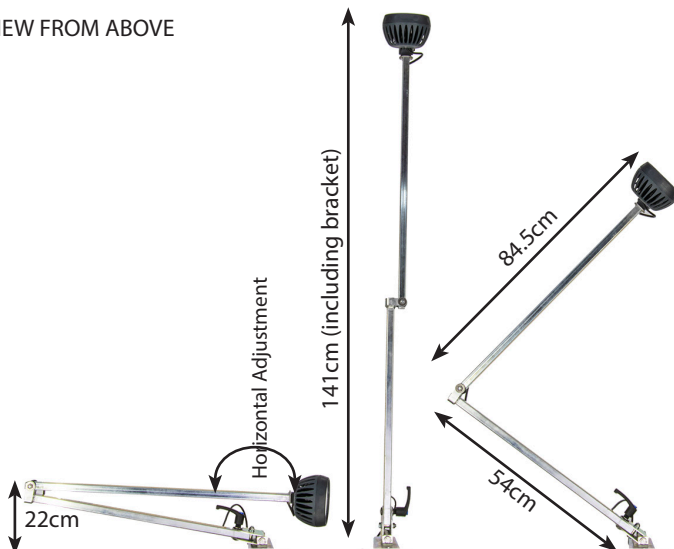

KEY FEATURES

- Minimal power consumption
- Maintenance free – 50,000 hour life
- High output LED's – 5000 lumen output!
- Spot to flood variable focusing system
- Compact head design to reduce possibility of impact damage
- Suitable for food grade applications – polycarbonate lens – No glass!
- IP54 LED head – Dust tight and able to withstand water spray.
- Options available for a range of input voltage including 110-240V, 24V AC & 24V DC
- Shock and vibration resistant
- Compact, foldable design enables light to be folded back against the wall of the dock when not in use.
- Moves in 2 planes and pivots at 3 points to allow user to easily and accurately position light where required for maximum control of light.
- All components made from high quality materials to ensure maximum life in arduous conditions
- Smooth friction based infinite adjustment of head and arm also allows the light to deflect out of the way if pushed from passing loads
- Connection to mains supply via 5amp fuse.

PRODUCT CODE	WATTAGE	VOLTAGE	LUMEN OUTPUT	DIMENSIONS (W x H x D)	WEIGHT
LB/LEDK8/HP	37W	110-240V	5000	Storage: 84.5cm x 24cm x 22cm Fully extended length: 1m 41cm	4.5Kg
LB/LEDK8/HP/24V	37W	24V AC	5000	Storage: 84.5cm x 24cm x 22cm Fully extended length: 1m 41cm	4.5Kg
LB/LEDK8/HP/24VDC	37W	24V DC	5000	Storage: 84.5cm x 24cm x 22cm Fully extended length: 1m 41cm	4.5Kg

VIEW FROM ABOVE