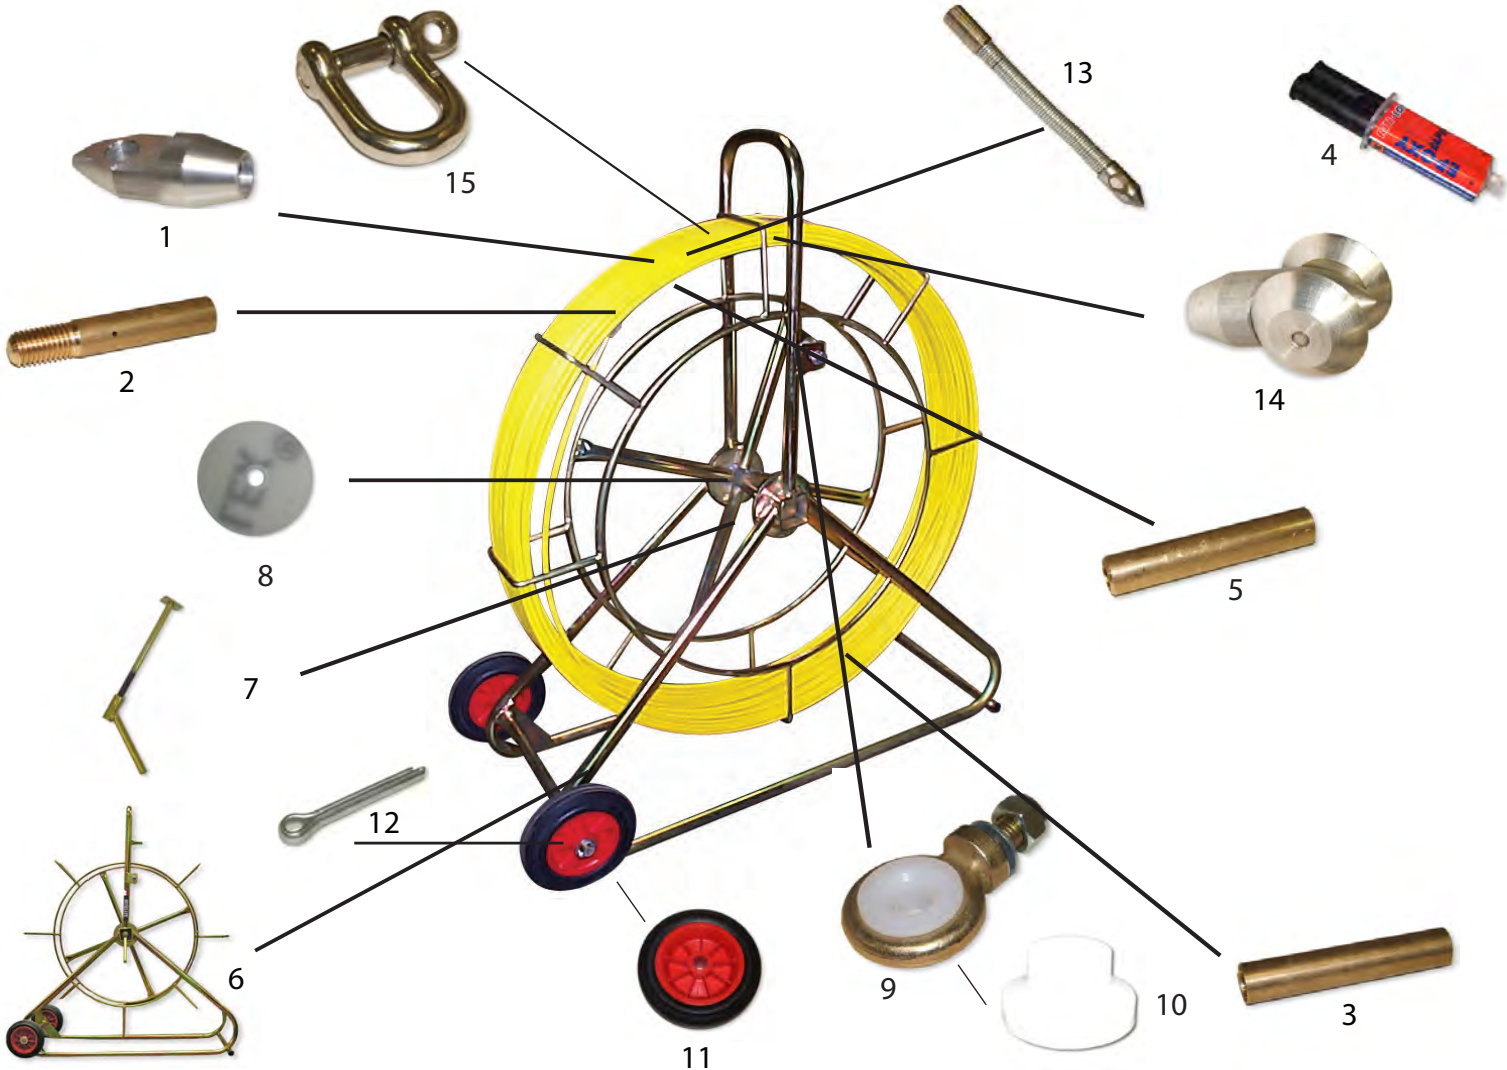

# FIBERGLASS RODDING SYSTEMS MAXICOBRA - 11mm DIAMETER

# RITELITE

Diameter (mm)	Length (m)	Item Code – Complete	Item Code – Spare rod
11	100	MAXCO100C11	MAXCO100S11
11	120	MAXCO120C11	MAXCO120S11
11	150	MAXCO150C11	MAXCO150S11
11	200	MAXCO200C11	MAXCO200S11
11	250	MAXCO250C11	MAXCO250S11
11	300	MAXCO300C11	MAXCO300S11

Article No.	Description
1. MAXCOGT	11mm Aluminium Guide Tip M12 Thread
2. MAXCOEF/11	End Fitting 11mm M12 Thread
3. MAXCORK11	Repair Splice 11mm
4. MAXGLUE	Rapid Epoxy Glue
5. MAXCOAD/911	An optional Sonde Adaptor 12mm Female to 10mm Female
6. MAXCOFR	Replacement Frame complete with reel
7. MAXCOBH	Replacement Brake Handle (two parts)
8. MAXCOBD	Brake Disc
9. MAXCORGE	Rod guiding eye supplied with Nyloc nut & washer
10. MAXCONI	Nylon eye insert
11. MAXCOWH	Replacement Wheel
12. MAXCOWSP	Replacement Split Pin for axle
13. MAXCOFLE/SP	An optional Flexi end spring type for 11mm (M12 thread) Replaces Guide Tip
14. MAXCORGT	An optional Roller Guide Tip
15. MAXCOSSH	An optional Stainless Steel Shackle 11mm to fit through Guide Tip