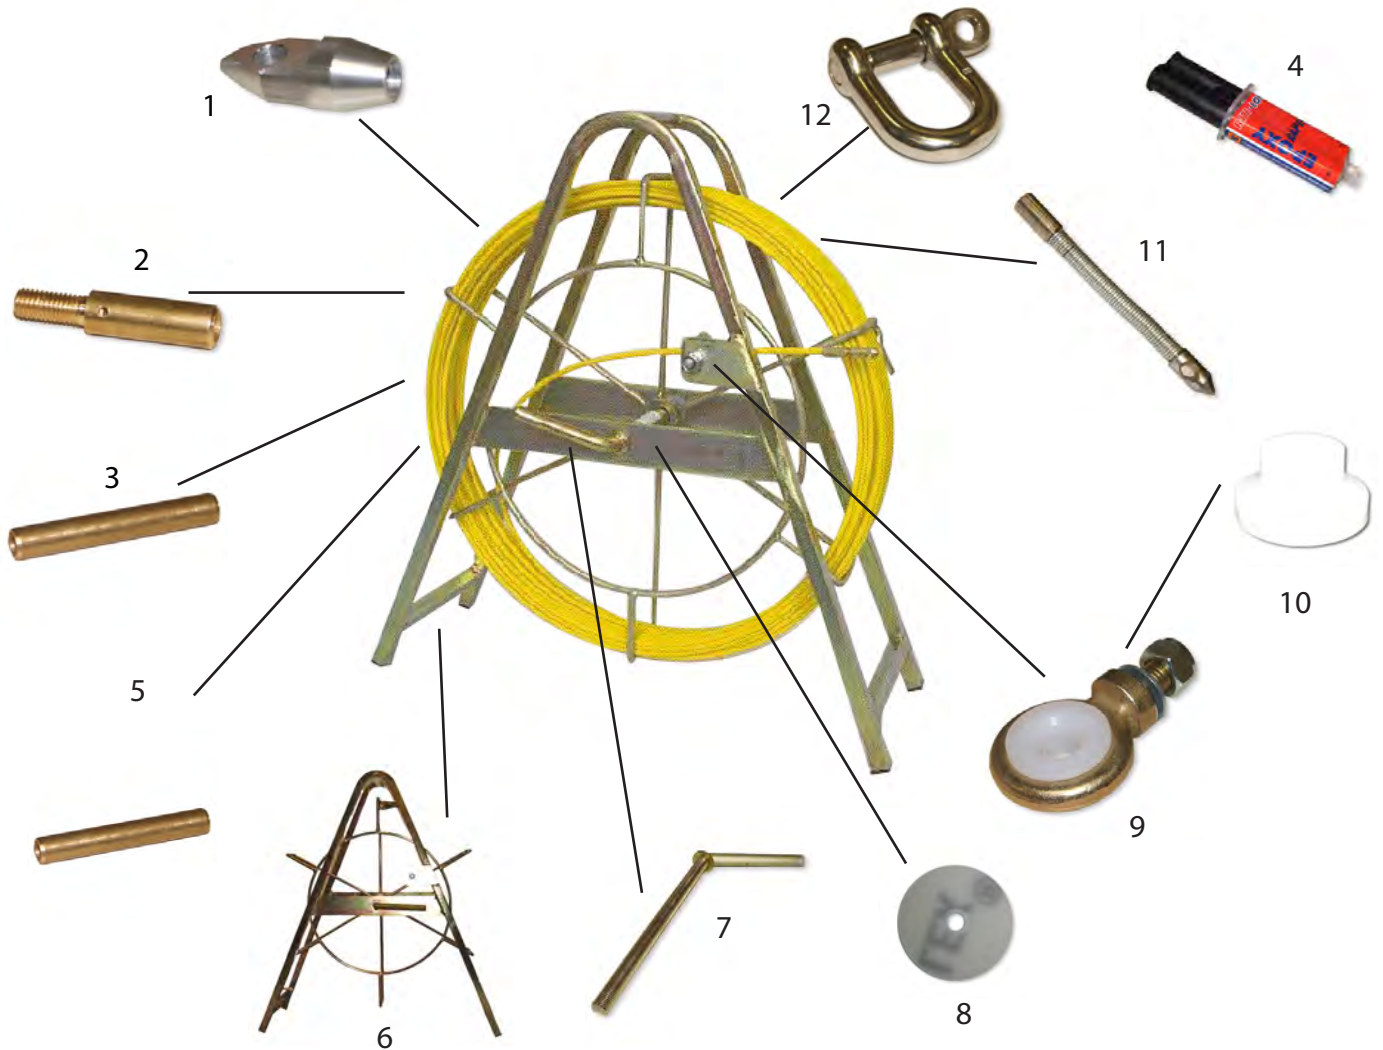

FIBERGLASS RODDING SYSTEMS MIDICOBRA - 6.7mm DIAMETER

RITELITE

Diameter (mm)	Length (m)	Item Code – Complete	Item Code – Spare rod
6.7	40	MIDCO40C6.7	MIDCO40S6.7
6.7	50	MIDCO50C6.7	MIDCO50S6.7
6.7	60	MIDCO60C6.7	MIDCO60S6.7
6.7	80	MIDCO80C6.7	MIDCO80S6.7
6.7	100	MIDCO100C6.7	MIDCO100S6.7
6.7	120	MIDCO120C6.7	MIDCO120S6.7
6.7	150	MIDCO150C6.7	MIDCO150S6.7

Article No.	Description
1. MIDCOGT	6.7mm Brass Guide Tip M5 Thread
2. MIDCOEF/6.7	End Fitting 6.7mm M5 Thread
3. MIDCORK/6.7	Repair Splice 6.7mm
4. MAXGLUE	Rapid Epoxy Glue
5. MIDCOSA	Optional Sonde Adaptor M5 Female to M10 Female
6. MIDCOFR	Replacement Frame complete with reel
7. MIDCOBH	Replacement Brake Handle
8. MID/MED/NB	Nylon bush, fits into centre of reel
9. MAXCORGE	Rod guiding eye supplied with Nyloc nut & washer
10. MAXCONI	Nylon eye insert
11. MIDCOFLE/SP	Optional Flexi end spring type for 4.5mm Replaces Guide Tip
12. MIDCOSSH	Optional Stainless Steel Shackle to fit through Guide Tip