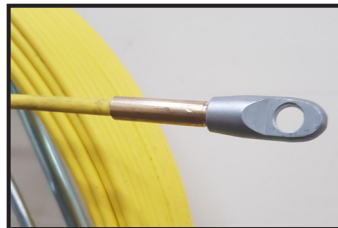

Medi Cobra Rodding System

The 'Medi Cobra' Rodding System gives a compact and labour saving solution whether installing cables in ducts, threading draw ropes through pipes or surveying drains with CCTV cameras.

Key Features

- Fast easy Cable Installation
- High quality 9mm coated reinforced fibreglass rod
- Light weight for easy transportation
- Integral fully adjustable brake system fitted as standard
- Wide range of Spares and Accessories available
- Replacement Rod available
- Cage easily separates from frame
- Optional wheels available

Construction

Rugged

Robust, zinc plated steel frames

Reliable

Top quality, durable components used throughout

Fittings

A range of end fittings available including brass guide tip, spring and roller

Safety Brake

Integral fully adjustable brake system fitted as standard

Standard length Medi Cobra Rodding Systems. Other lengths are available on request.

PRODUCT CODE	ROD DIAMETER	ROD LENGTH
MEDCO30C9	9mm	30m
MEDCO40C9	9mm	40m
MEDCO50C9	9mm	50m
MEDCO60C9	9mm	60m
MEDCO80C9	9mm	80m
MEDCO100C9	9mm	100m
MEDCO120C9	9mm	120m
MEDCO150C9	9mm	150m
MEDCO200C9	9mm	200m