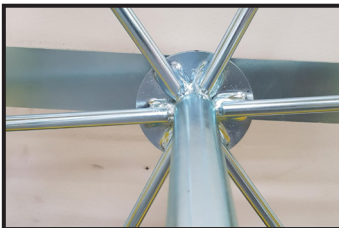

Medi Cobra Rodding System

The 'Medi Cobra' Rodding System gives a compact and labour saving solution whether installing cables in ducts, threading draw ropes through pipes or surveying drains with CCTV cameras.

Key Features

- Fast easy Cable Installation
- High quality 9mm coated reinforced fibreglass rod
- Light weight for easy transportation
- Integral fully adjustable brake system fitted as standard
- Wide range of Spares and Accessories available
- Replacement Rod available
- Cage easily separates from frame
- Optional wheels available

Construction

Rugged

Robust, zinc plated steel frames

Reliable

Top quality, durable components used throughout

Fittings

A range of end fittings available including brass guide tip, spring and roller

Safety Brake

Integral fully adjustable brake system fitted as standard

Standard length Medi Cobra Rodding Systems. Other lengths are available on request.

PRODUCT CODE	ROD DIAMETER	ROD LENGTH
MEDCO30C9	9mm	30m
MEDCO40C9	9mm	40m
MEDCO50C9	9mm	50m
MEDCO60C9	9mm	60m
MEDCO80C9	9mm	80m
MEDCO100C9	9mm	100m
MEDCO120C9	9mm	120m
MEDCO150C9	9mm	150m
MEDCO200C9	9mm	200m